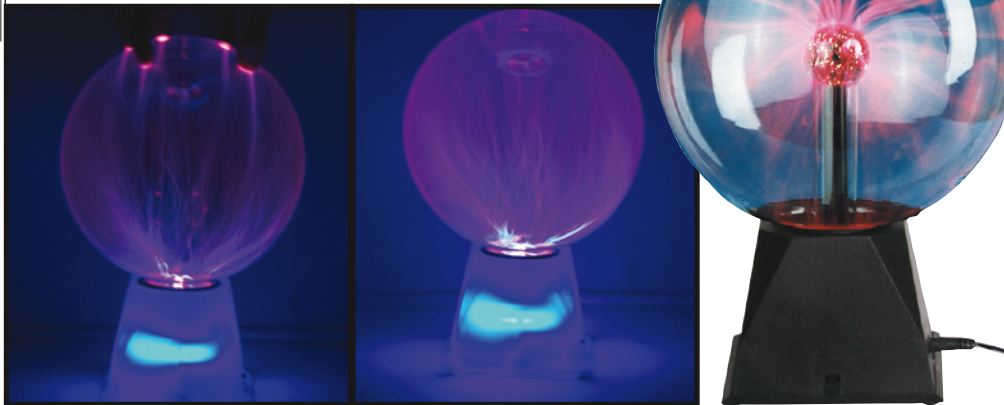

**EUROLITE LED Sign KLIMATISIERT**

- No. 80500330
- Extremely bright blue and red LEDs
- Different display effects
- Easy installation and comfortable operation

- Extremely bright blue and red LEDs
- Different display effects (e. g. on, off, blinking, chaser, static) adjustable via 2 step switches
- Strobe speed and dimmer adjustable via rotary controls
- Easy installation and comfortable operation
- Ready for connection with fitting power unit with on/off switch
- Power cable approximately 2 m
- 2 x 50 cm chain with rings and carabine hooks included in delivery

*Technical specifications:*

Power supply:	230 V AC, 50 Hz ~ via DC 12 V power-unit included in the delivery
Power consumption:	14 W
Number of LEDs:	302; 230 blue / 72 red
Dimensions (LxWxH):	790 x 380 x 25 mm
Weight:	3.5 kg

**EUROLITE Plasma ball sound CLASSIC**

- No. 80600103 ..... 15cm
- No. 80600102 ..... 20cm
- Blue light beams hit through the plasma ball
- The light beams concentrate where the ball is touched
- Mode selector Off/On/Audio

- An extraordinary decoration for party-rooms, shops, etc.
- Blue light-beams hit through the plasma-ball
- The light-beams concentrate where the ball is touched
- Mode-selector Off/On/Audio
- Sound-controlled via built-in microphone
- Including DC 9 V power-unit
- Simply plug it in - ready!