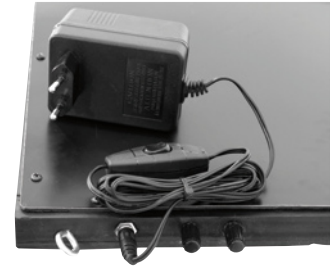

**EUROLITE LED Sign KLIMATISIERT**

- No. 80500330
- Extremely bright blue and red LEDs
- Different display effects
- Easy installation and comfortable operation

- Extremely bright blue and red LEDs
- Different display effects (e. g. on, off, blinking, chaser, static) adjustable via 2 step switches
- Strobe speed and dimmer adjustable via rotary controls
- Easy installation and comfortable operation
- Ready for connection with fitting power unit with on/off switch
- Power cable approximately 2 m
- 2 x 50 cm chain with rings and carabine hooks included in delivery

*Technical specifications:*

Power supply:	230 V AC, 50 Hz ~ via DC 12 V power-unit included in the delivery
Power consumption:	14 W
Number of LEDs:	302; 230 blue / 72 red
Dimensions (LxWxH):	790 x 380 x 25 mm
Weight:	3.5 kg

**EUROLITE Plasma tube sound "FLUX" 40cm**

- No. 80600112
- On/Off/Audio switch

- Striking flashes hit through the plasma-stick
- Flash-intensity controlled via the built-in microphone
- Height approx. 40 cm
- If touched, the flashes move to this point
- On/Off/Audio-switch

*Technical specifications:*

Power supply:	230 V AC, 50 Hz ~ via DC 9 V, 450 mA power-unit included in the delivery
Power consumption:	6 W
Sound-control:	via built-in microphone
Light tube length:	300mm
Light tube diameter:	60mm
Fixture Dimensions (LxWxH):	125 x 125 x 405 mm
Weight:	1 kg